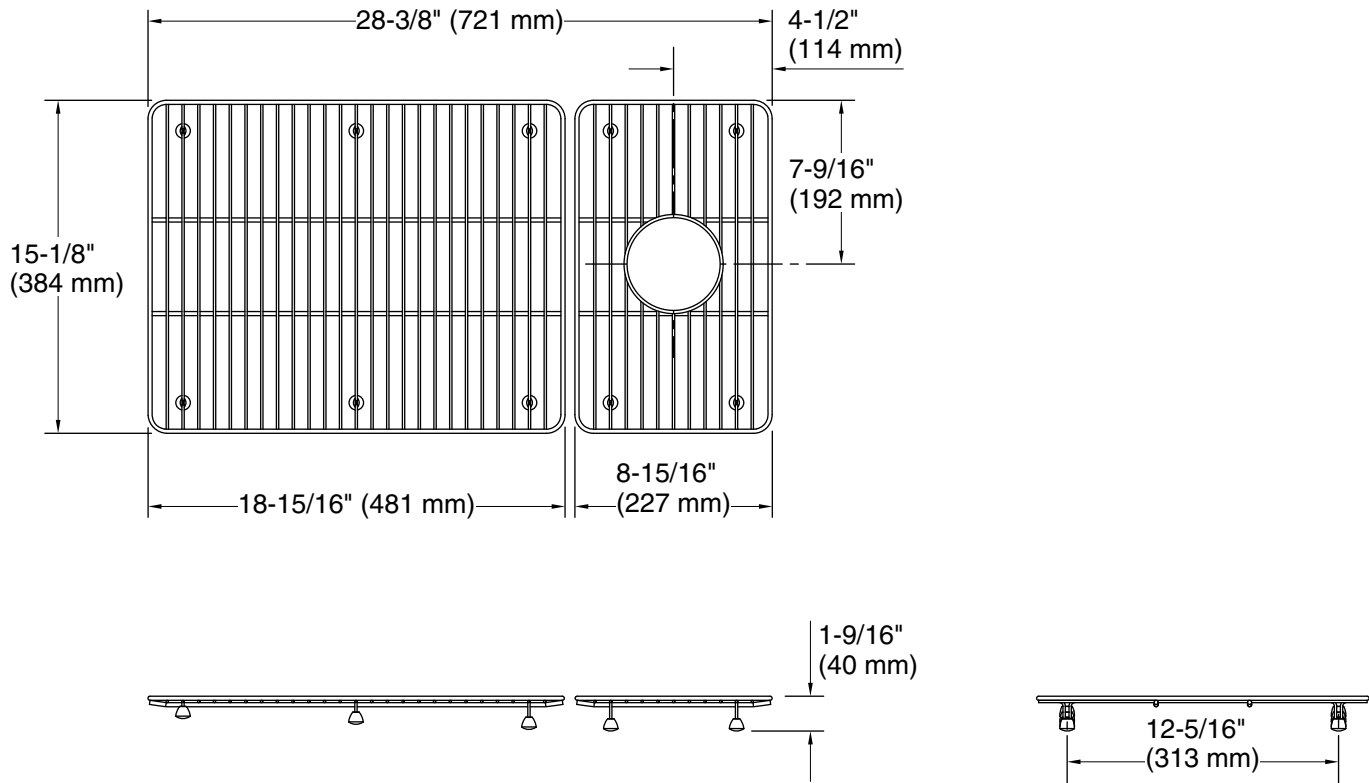

K-29825 Undermount single-bowl farmhouse kitchen sink with tall faceted apron

Codes/Standards

None Applicable

KOHLER® Neoroc® Sinks Lifetime Limited Warranty

See website for detailed warranty information.

Available Colors/Finishes

Color tiles intended for reference only.

Color	Code	Description
	ST	Stainless Steel

Technical Information

All product dimensions are nominal.

Installation Type: Freestanding

Material: Stainless Steel